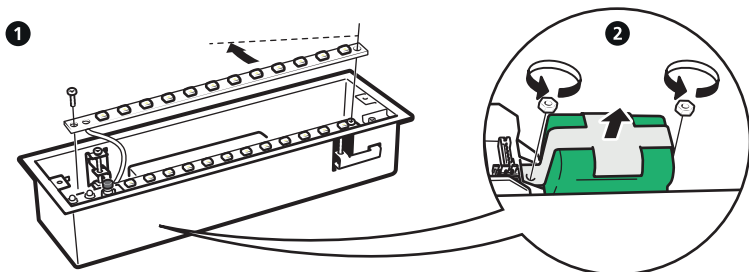

EMERGENCY LIGHT

SAC-C25

ENG

RECESSED LUMINAIRE

SAC-C25 are a reference fixture with bright LED's and long life burn time. Low energy, low maintenance and long life combined with a auto-testing system and a modern reliable technology allows the fixture to a choice for simplicity, safety and future. Complies with EN60598-2-22.

- Pictograms (interchangeable) for the most common configurations (included)
- Supervised by a self-testing system
- House of steel and acrylic glass
- Battery backup (up to 3 hours emergency operation)
- Maintained or non-maintained
- Accessories: Mounting plate for soft ceilings, shock protection, battery, LED strip, pictograms.

BATTERY REPLACEMENT

1. Loosen one of the LED strip screw and slide it aside.
2. Then loosen the nuts of the plate that holds the battery.

Art.no	E-no	Model	Light source	Viewing distance	Class	Battery backup	Battery Weight
460403	73 505 53	SAC-C25	15 LED	25 m	IP40	NiMH 4,8V 0,8 Ah	3 h
460425	73 513 45	Disabled Pictogram / Piktogram rullstol	25 m	-	-	-	-
460404	73 514 14	Shock protection cover / Bollskydd - 4					
460418	-	SAC-C25 mounting plate / Monteringsplatta för mjuka innertak					
460476	-	Battery pack / Batteripack					
460475	-	LED-strip / LED-list					

SE

INFÄLLD HÄNVISNINGSARMATUR

SAC-C25 är en enkel-/dubbelsidig hänvisningsarmatur för infällt montage. Den har starka lysdioder och lång brinntid. Låg energiförbrukning, låga underhållskostnader och lång livslängd kombinerat med ett självtestande system och en tillförlitlig teknik gör armaturen till ett val för enkelhet, säkerhet och framtid. Uppfyller kraven enligt EN 60598-2-22.

- Medföljer utbytbara piktogram för de vanligaste utföranden (Pil höger, vänster och ner)
- Övervakad med ett självtestande system
- Metallhus och akrylglas
- Inbyggd batteri backup (upp till 3 tim nöddrift)
- Permanentdrift eller nöddrift
- Tillbehör: Monteringsplåt för mjuka innertak, bollskydd, batteri, LED-list, piktogram.

BATTERIBYTE

1. Lossa ena skruven till LED-listen och skjut den åt sidan.
2. Lossa därefter muttrarna till blecket som håller batteriet.

INSTALLATION

SAC-C25

ENG Make sure that the fixture is disconnected from the mains!

SE Se till att armaturen är bortkopplad från elnätet!