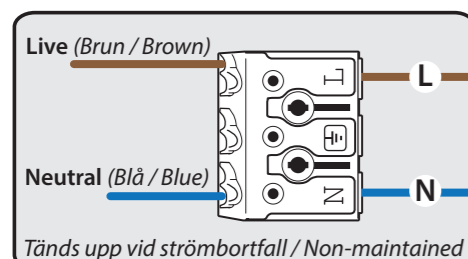

TECHNICAL DATA

- Power supply: 220-240V 50 / 60Hz
- Power consumption: 4W max
- Charging time: 24h*
- Emergency operation: 1h*
- Lumen: 375lm
- Mounting hole: Ø 120 mm
- Protection class: IP20
- LED: SMD LED CCT 6000K
- Test mode: Manual / Auto*
- Lens: Pathway area lens
- Lens: Open area lens