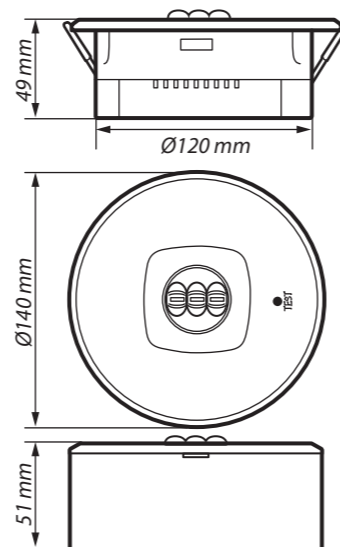

TECHNICAL DATA

- Power supply: 220-240V 50 / 60Hz
- Power consumption: 4W max
- Charging time: 24h*
- Emergency operation: 1h*
- Lumen: 375lm
- Mounting hole: Ø 120 mm
- Protection class: IP20
- LED: SMD LED CCT 6000K
- Test mode: Manual / Auto*
- Lens: Pathway area lens
- Lens: Open area lens