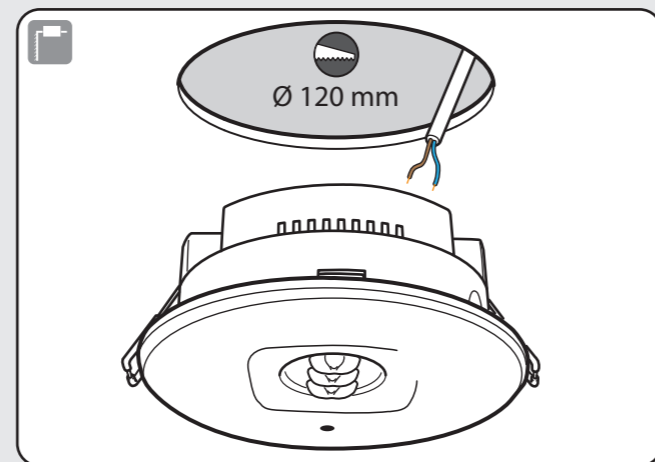

Öppna armaturen
Open the luminaire

* Gäller ej /CB-armatur
* Does not apply to /CB luminaire

* Batteribyte
* Battery Replacement