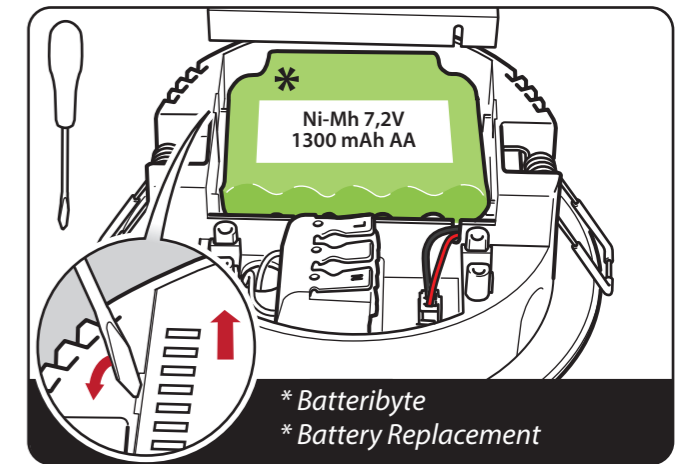

Öppna armaturen
Open the luminaire

* Gäller ej /CB-armatur
* Does not apply to /CB luminaire

* Batteribyte
* Battery Replacement