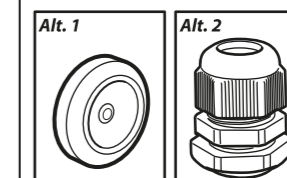

SE För att behålla IP-klassningen bör membrantätning användas
ENG In order to maintain the IP rating use right membrane seal

2.