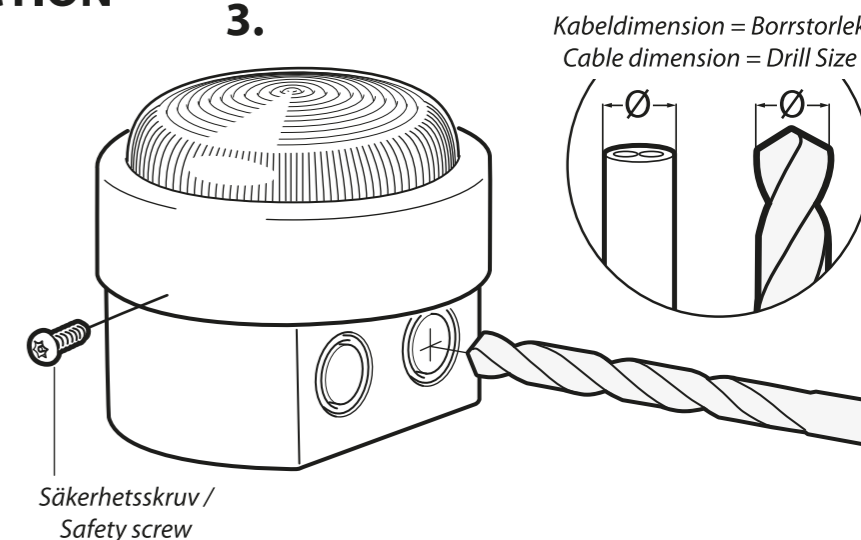

Art.no	E-number	Model	Description	Dimension in mm	Weight
460438	53 715 23	SAC-STROBE-LIGHT BE-01-LED-W	WHITE housing: Red/white LED	Ø 93mm x 80mm	150g
460439	53 715 24	SAC-STROBE-LIGHT BE-01-LED-R	RED housing: Red/white LED	Ø 93mm x 80mm	150g

Med reservation för eventuella ändringar

HANDHAVANDE / OPERATION

SAC-STROBE-LIGHT (BE-01-LED-R & BE-01-LED-W)

INKOPPLING / CONNECTION

1.

3.

Kabeldimension = Borrstorlek
Cable dimension = Drill Size

Säkerhetskruv / Safety screw