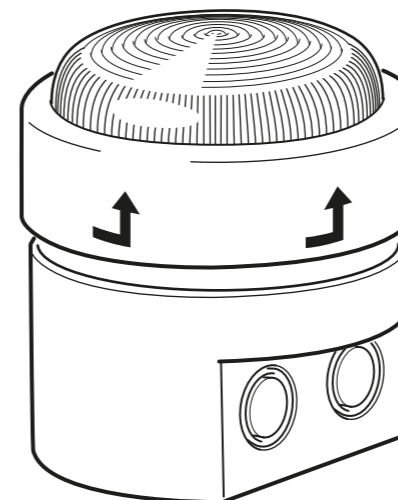

- Installation friendly
- Cable connection: knockout hole
- Red/white alternative only red or white flashing light
- Adjustable speed (2 positions)
- IP33C protection class (EN54-23)
- IP65 protection class (not EN54-23)
- 24V DC
- 7 Joules
- 40pcs LED
- Type A & B
- Ceiling or Wall mounting
- White LED; C-6-6, W-2,4-7,7
- Red LED; C-6-4,7, W-2,4-3,8
- Power consumption:
 - 31.6 mA - Red / White
 - 24 mA - Red
 - 13.5 mA - White

Art.no	E-number	Model	Description	Dimension in mm	Weight
460438	53 715 23	SAC-STROBE-LIGHT BE-01-LED-W	WHITE housing: Red/white LED	Ø 93mm x 80mm	150g
460439	53 715 24	SAC-STROBE-LIGHT BE-01-LED-R	RED housing: Red/white LED	Ø 93mm x 80mm	150g

Med reservation för eventuella ändringar

HANDHAVANDE / OPERATION

SAC-STROBE-LIGHT (BE-01-LED-R & BE-01-LED-W)

INKOPPLING / CONNECTION

1.

3.

Kabeldimension = Borrstorlek
Cable dimension = Drill Size

Säkerhetskruv / Safety screw