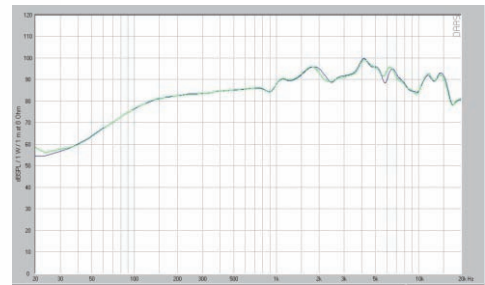

### SPECIFICATIONS

Model No.	SPJ-52WHBS
Speaker	5" P.P.COATING, With Dual Cone X 2pcs
Power Rating( 100V )	20W - 10W - 5W
Impedance	500Ω - 1kΩ - 2kΩ
S.P.L. ( at 1W/1M )	89dB
Maximum Acoustic Pressure	101dB
Frequency Response(-10dB)	120 Hz ~ 20K Hz
Dispersion 1KHz / 4KHz	130° : 130° / 50° : 50°
Ambient Temperature	-25°C ~ +70°C
Compliant Standard	EN54-24 , BS5839 part 8
IP Rating	IEC60529 IP66
Dimension	146(Dia.)X186(H)mm
Material	Aluminium Alloy
Colour	White
Weight	3.3Kg
Mounting Bracket	Extruded Aluminium Alloy Bracket
Power Selection Method	4-Port Ceramic Terminal Block