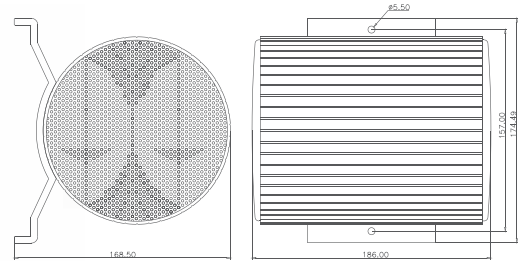

# METALLIC BI-DIRECTIONAL SOUND PROJECTOR

## ( EN54-24 , BS5839 Part 8 )

Unit: mm

### SPECIFICATIONS

Model No.	SPJ-52WHBS
Speaker	5" P.P.COATING, With Dual Cone X 2pcs
Power Rating( 100V )	20W - 10W - 5W
Impedance	500Ω - 1kΩ - 2kΩ
S.P.L. ( at 1W/1M )	89dB
Maximum Acoustic Pressure	101dB
Frequency Response(-10dB)	120 Hz ~ 20K Hz
Dispersion 1KHz / 4KHz	130° : 130° / 50° : 50°
Ambient Temperature	-25°C ~ +70°C
Compliant Standard	EN54-24 , BS5839 part 8
IP Rating	IEC60529 IP66
Dimension	146(Dia.)X186(H)mm
Material	Aluminium Alloy
Colour	White
Weight	3.3Kg
Mounting Bracket	Extruded Aluminium Alloy Bracket
Power Selection Method	4-Port Ceramic Terminal Block