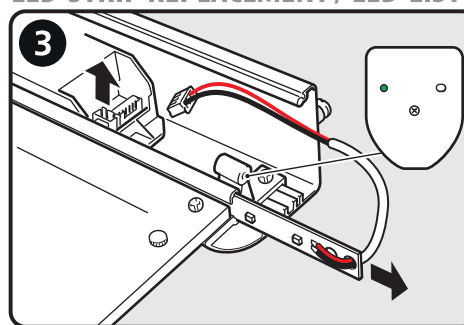

Art.no	E-no	Model	Light source	Viewing distance	Class	Battery backup	Battery Weight
460400	73 513 30	SAC - U25 /CB	15 LED	25 m	IP40	CB	3 h 1,0 kg
460407	73 513 31	SAC - U32 /CB	15 LED	32 m	IP40	CB	3 h 1,3 kg
460415	73 513 44	Pendant for ceiling / Takpendel					
460425	73 513 45	(U25) Disabled pictogram / Piktogram rullstol					
460426	73 513 46	(U32) Disabled pictogram / Piktogram rullstol					
460412	73 513 50	Shock protection cover / Bollskydd					
460475	-	LED-strip / LED-list (SAC-U25)					

INSTALLATION & LED

SAC-U25 /CB & SAC-U32 /CB series

LED-STRIP REPLACEMENT / LED-LIST BYTE

ENG

1. Loosen the screw on the side. The side where the LEDs are not!
2. Slide the cover to the side
3. Carefully pull the LED bar from the slot.
4. Follow the above steps in reverse order.