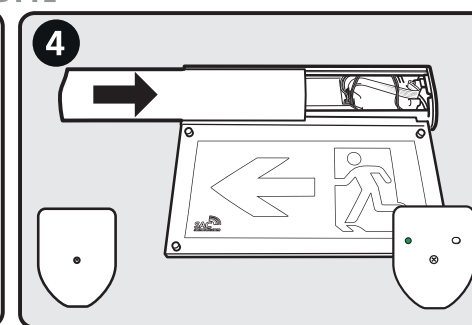

LED-STRIP REPLACEMENT / LED-LIST BYTE

ENG

1. Loosen the screw on the side. The side where the LEDs are not!
2. Slide the cover to the side
3. Carefully pull the LED bar from the slot.
4. Follow the above steps in reverse order.

SE

1. Lossa skruven på sidan. Den sidan där inte lysdioderna sitter!
2. Skjut luckan åt sidan
3. Dra försiktigt ut LED-skenan ur skåran.
4. Följ stegen ovan i omvänd ordning.