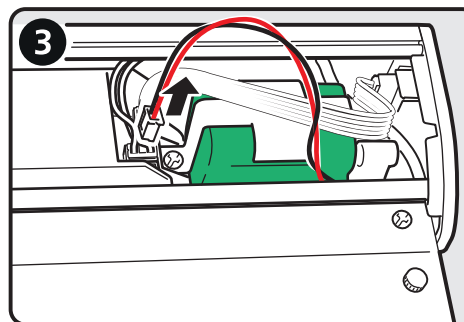

BATTERY REPLACEMENT / BATTERIBYTE