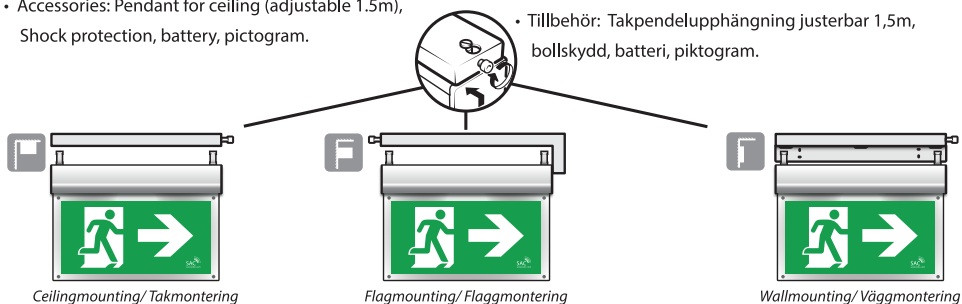

- Pictograms (interchangeable) for the most common configurations (included)
- Can be installed on ceiling-, wall- and end-/flag-mounting (included)
- Supervised by a self-testing system
- House of aluminium and acrylic glass
- Battery backup (up to 3 hours emergency operation)
- Maintained or non-maintained
- Accessories: Pendant for ceiling (adjustable 1.5m), Shock protection, battery, pictogram.

SE

NÖDBELYSNINGSSARMATUR

LED 32m / 40m

SAC-U32 är en enkel- /dubbelsidig hänvisningsarmatur med starka lysdioder och lång brinntid. Låg energiförbrukning, låga underhållskostnader och lång livslängd kombinerat med ett autotestande system och en tillförlitlig teknik gör armaturen till ett val för enkelhet, säkerhet och framtid. Uppfyller kraven enligt EN 60598-2-22.

SAC-U40 består av en plexiglasskiva (Mått: 350 x 242 mm) och 4 st piktogram i de vanligaste utföranden. U40 är ett uppgraderings-kit till SAC-U32. Läsavståndet är 40 m.

- Medföljer utbytbara piktogram för de vanligaste utföranden (Pil höger, vänster och ner)
- Kan monteras på tak, vägg, sida s.k. flaggmontering (medföljer)
- Övervakad med ett självtestande system
- Aluminiumhus och akrylglas
- Inbyggd batteri backup (upp till 3 tim nöddrift)
- Permanentdrift eller nöddrift
- Tillbehör: Takpendelupphängning justerbar 1,5m, bollskydd, batteri, piktogram.

Art.no	E-no	Model	Light source	Viewing distance	Class	Battery backup	Battery Weight	
460401	73 505 50	SAC-U25	15 LED	25 m	IP40	NiMH 4,8V 0,8 Ah 3 h	1,0 kg	
460402	73 505 51	SAC-U32	15 LED	32 m	IP40	NiMH 4,8V 0,8 Ah 3 h	1,3 kg	
460424	73 416 15	SAC-U40	-	40 m	-	-	0,7 kg	
460415	73 513 44	Pendant for ceiling / Takpendel						
460426	73 513 46	(U32) Disabled pictogram / Piktogram rullstol						
460412	73 513 50	Shock protection cover / Bollskydd						
460476	-	Battery pack / Batteripack