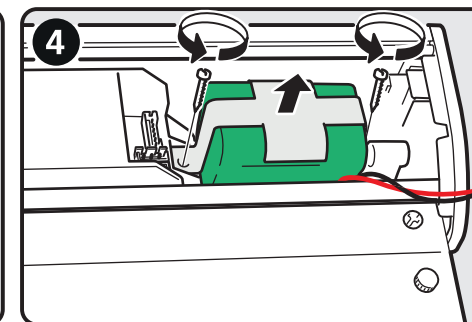

BATTERY REPLACEMENT / BATTERIBYTE