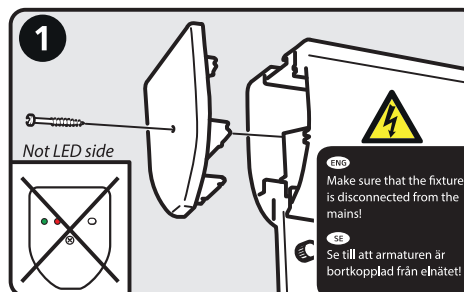

INSTALLATION & LED / BATTERY REPLACEMENT

SAC-U32