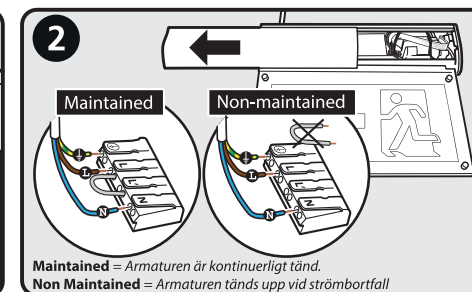

INSTALLATION & LED / BATTERY REPLACEMENT

SAC-U32