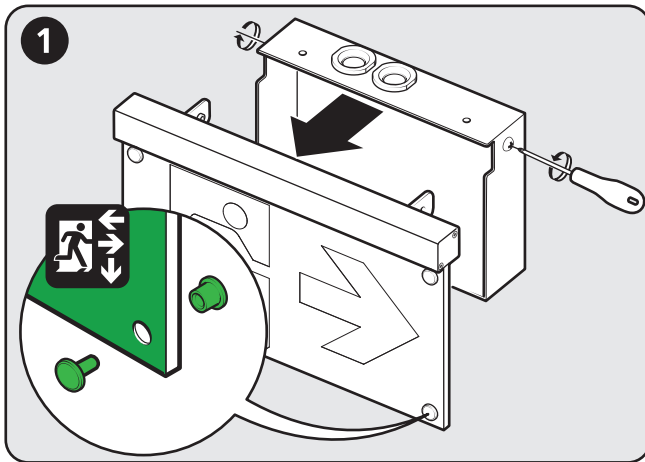

- Strömförsörjning: 220-240V 50/60Hz
- Strömförbrukning: 3W max
- Kapslingsklass: IP20
- LED: SMD 2835 14st
- Mått: 120 x 200 x 45 mm
- Vikt: 490g

ENG

SAC-MINI-LED /CB 20M REFERENCE LUMINAIRE

SAC-MINI LED is a reference luminaire for surface mounting. It also comes with a bracket for ceiling mounting. The pictograms are single-sided and it comes with the usual arrow right, left and down. Accessories: Pictogram set with wheelchair (460495)

SAC1917-2

SAC Nordic AB • Prästtorpsvägen 16 • S-341 51 Lagan • SWEDEN • www.sacnordic.com

Safe Security Solutions

TEKNISK DATA / TECHNICAL DATA

SAC-MINI-LED /CB (460492)

5 INKOPPLING KABEL / WIRING INSTRUCTIONS