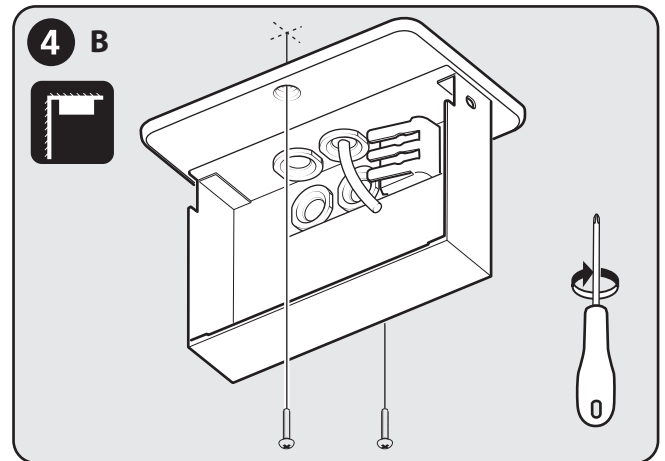

- Strömförsörjning: 220-240V 50/60Hz
- Strömförbrukning: 3W max
- Kapslingsklass: IP20
- LED: SMD 2835 14st
- Mått: 120 x 200 x 45 mm
- Vikt: 490g

ENG

SAC-MINI-LED /CB 20M REFERENCE LUMINAIRE

SAC-MINI LED is a reference luminaire for surface mounting. It also comes with a bracket for ceiling mounting. The pictograms are single-sided and it comes with the usual arrow right, left and down. Accessories: Pictogram set with wheelchair (460495)

SAC1917-2

SAC Nordic AB • Prästtorpsvägen 16 • S-341 51 Lagan • SWEDEN • www.sacnordic.com

Safe Security Solutions

TEKNISK DATA / TECHNICAL DATA

SAC-MINI-LED /CB (460492)

5 INKOPPLING KABEL / WIRING INSTRUCTIONS