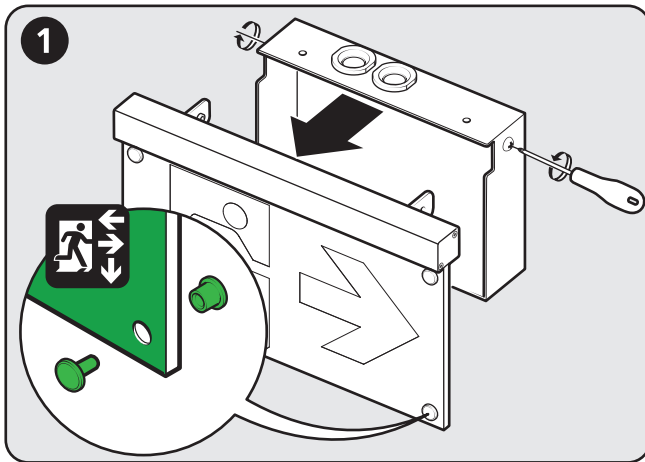

SAC-MINI LED is a reference luminaire for surface mounting. It also comes with a bracket for ceiling mounting. The pictograms are single-sided and it comes with the usual arrow right, left and down. Accessories: Pictogram set with wheelchair (460495)

SAC1917-2

SAC Nordic AB • Prästtorpsvägen 16 • S-341 51 Lagan • SWEDEN • www.sacnordic.com

Safe Security Solutions

TEKNISK DATA / TECHNICAL DATA

SAC-MINI-LED / CB (460492)

5 INKOPPLING KABEL / WIRING INSTRUCTIONS