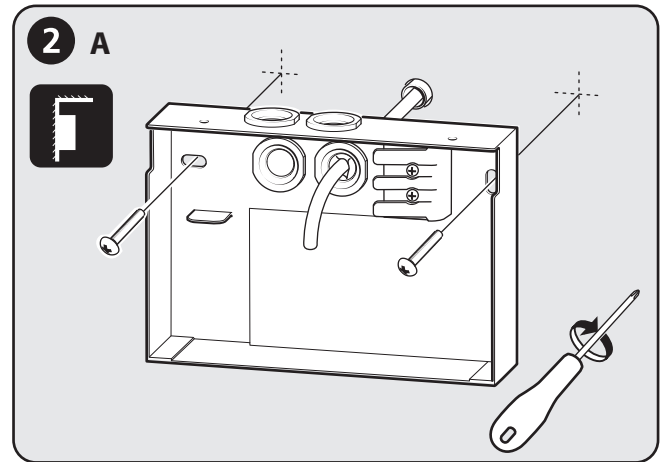

SAC-MINI LED is a reference luminaire for surface mounting. It also comes with a bracket for ceiling mounting. The pictograms are single-sided and it comes with the usual arrow right, left and down. Accessories: Pictogram set with wheelchair (460495)

SAC1917-2

SAC Nordic AB • Prästtorpsvägen 16 • S-341 51 Lagan • SWEDEN • www.sacnordic.com

Safe Security Solutions

TEKNISK DATA / TECHNICAL DATA

SAC-MINI-LED / CB (460492)

5 INKOPPLING KABEL / WIRING INSTRUCTIONS