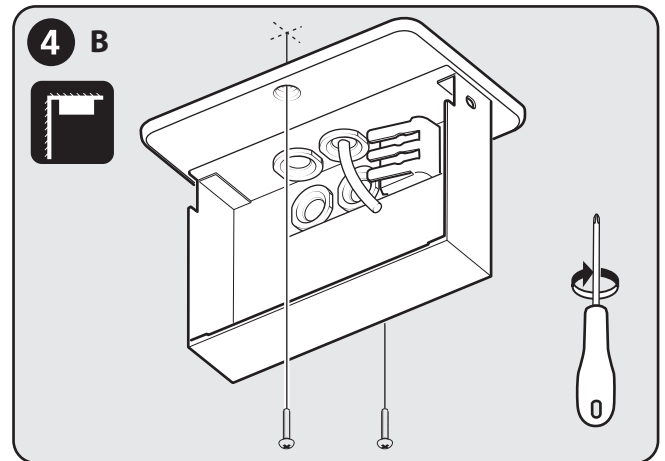

SAC-MINI LED is a reference luminaire for surface mounting. It also comes with a bracket for ceiling mounting. The pictograms are single-sided and it comes with the usual arrow right, left and down. Accessories: Pictogram set with wheelchair (460495)

SAC1917-2

SAC Nordic AB • Prästtorpsvägen 16 • S-341 51 Lagan • SWEDEN • www.sacnordic.com

Safe Security Solutions

TEKNISK DATA / TECHNICAL DATA

SAC-MINI-LED / CB (460492)

5 INKOPPLING KABEL / WIRING INSTRUCTIONS