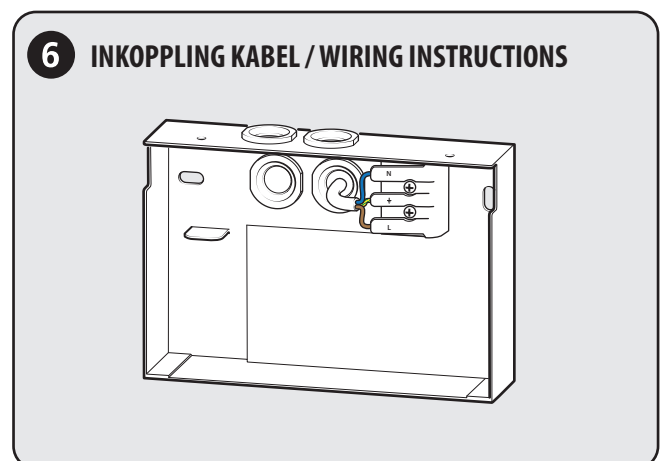

SAC Nordic AB reserverar sig för eventuella faktorer eller tryckfel i denna trycksak. SAC2407-3

SAC Nordic AB • Prästtorpsvägen 16 • S-341 51 Lagan • SWEDEN • www.sacnordic.com

Safe Security Solutions