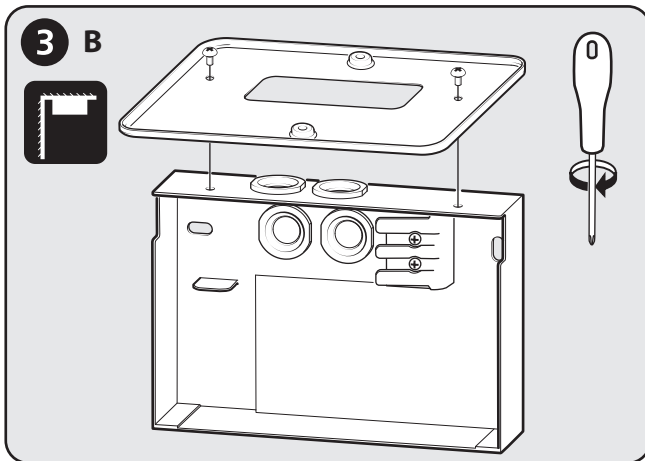

SAC-MINI LED is a reference luminaire for surface mounting. It also comes with a bracket for ceiling mounting. The pictograms are single-sided and it comes with the usual arrow right, left and down. Accessories: Pictogram set with wheelchair (460495)

SAC1917-2

SAC Nordic AB • Prästtorpsvägen 16 • S-341 51 Lagan • SWEDEN • www.sacnordic.com

Safe Security Solutions

TEKNISK DATA / TECHNICAL DATA

SAC-MINI-LED / CB (460492)

5 INKOPPLING KABEL / WIRING INSTRUCTIONS