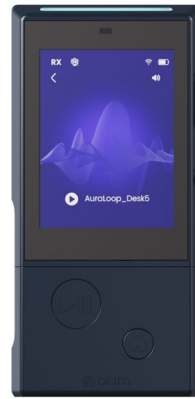

# AuraSTRX (B/W/G)

The AuraSTRX is an Auracast™ receiver and transmitter designed for portable use, offering an innovative and accessible audio solution. Thanks to its built-in microphone, it enables high-quality audio broadcast to Auracast™-compatible devices (in TX mode), or reception of an Auracast™ signal (in RX mode). It supports the connection of a magnetic collar to transmit sound directly to hearing aids equipped with a T (magnetic loop) position.

AuraSTRX is available in 3 colors: full black: **AuraSTRX-B**, black and white: **AuraSTRX-W**, or gray and green: **AuraSTRX-G**

AuraSTRX-B

AuraSTRX-G

## CONTROLS

Touch screen	2,8-inch, LCD touchscreen
Mechanical button	5 buttons
Configuration	Screen (limited) or AuraConnect Desktop application
Update	AuraConnect Desktop application